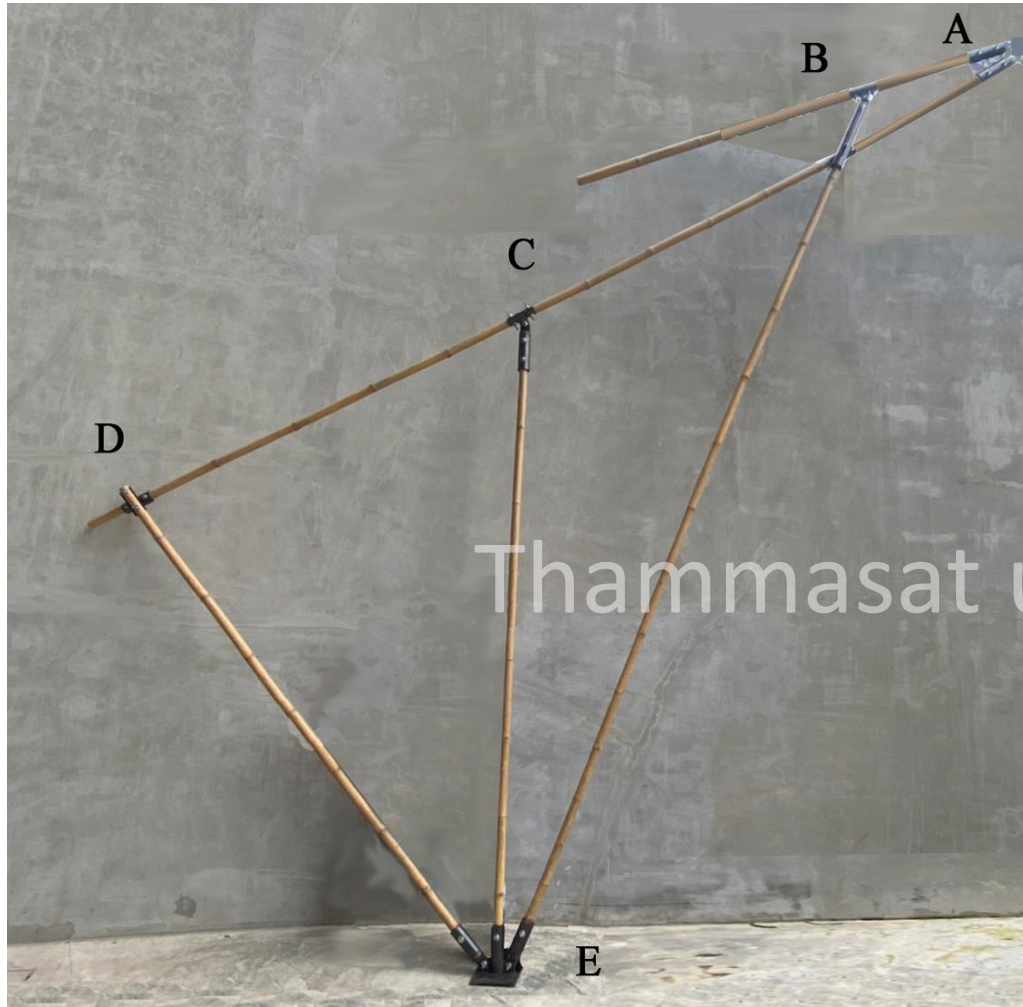

T Connection

X Connection

Bundle connection

Hub connection

Splice connection

Concentric connection

Thammasat university

Thammasat university

A

A

The image shows the interior of a large, circular structure with a traditional thatched roof. The roof is made of woven bamboo or palm leaves, supported by a network of thick bamboo poles. Several modern black spotlights are mounted on the roof structure, and a few glowing yellow pendant lights hang from the center. The overall atmosphere is rustic and traditional, with a blend of natural materials and modern technology.