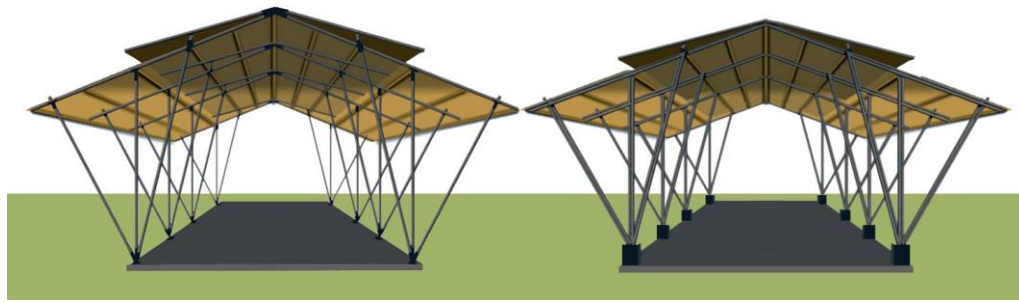

Pre construction

Actual construction

Making Connectors

Pre Fabricated system

Building fabricated frames

Assembling Frame construction

Roof & Finishing

Isolate work
At remote sites

Conventional system

Foundation works

Erecting Frame construction

Roof & Finishing

20.5 days

62% Faster

54 days

Time