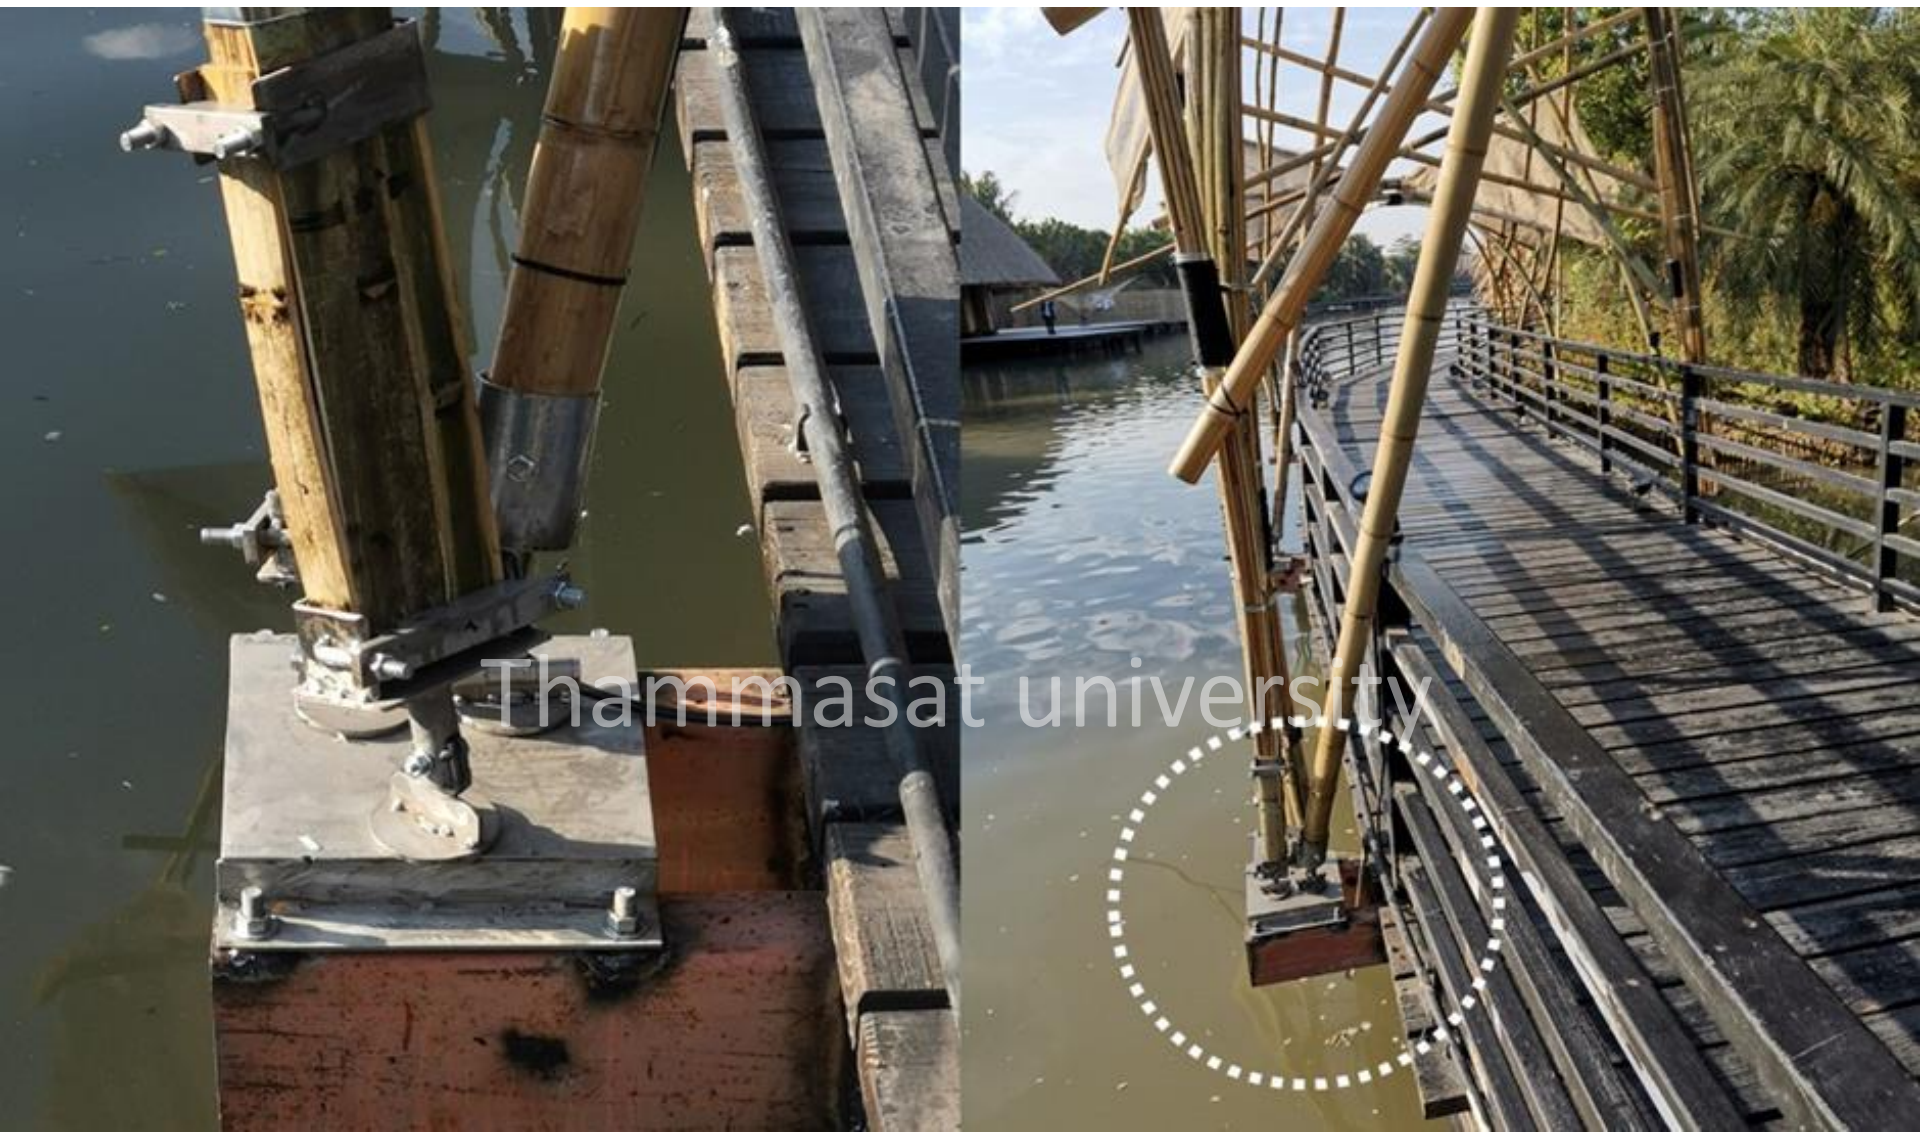

Thammasat university