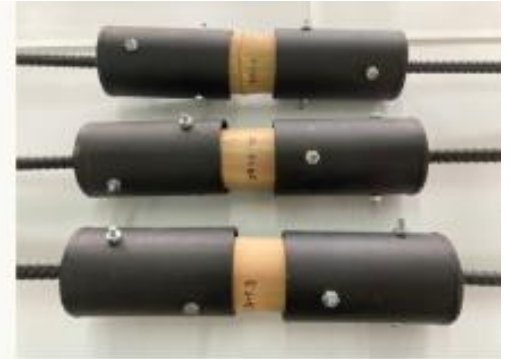

Thammasat university