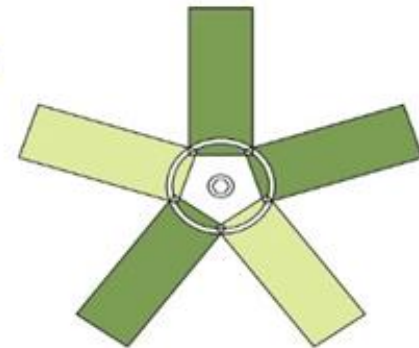

T Connection

X Connection

Bundle connection

Hub connection

Splice connection

Concentric connection

Thammasat university

Thammasat university

A

A

The image shows the interior of a large, circular structure with a traditional thatched roof. The roof is made of woven bamboo or palm leaves, supported by a network of thick bamboo poles. Several modern black spotlights are mounted on the roof structure, and a few glowing yellow pendant lights hang from the center. The overall atmosphere is rustic and traditional, with a blend of natural materials and modern technology.