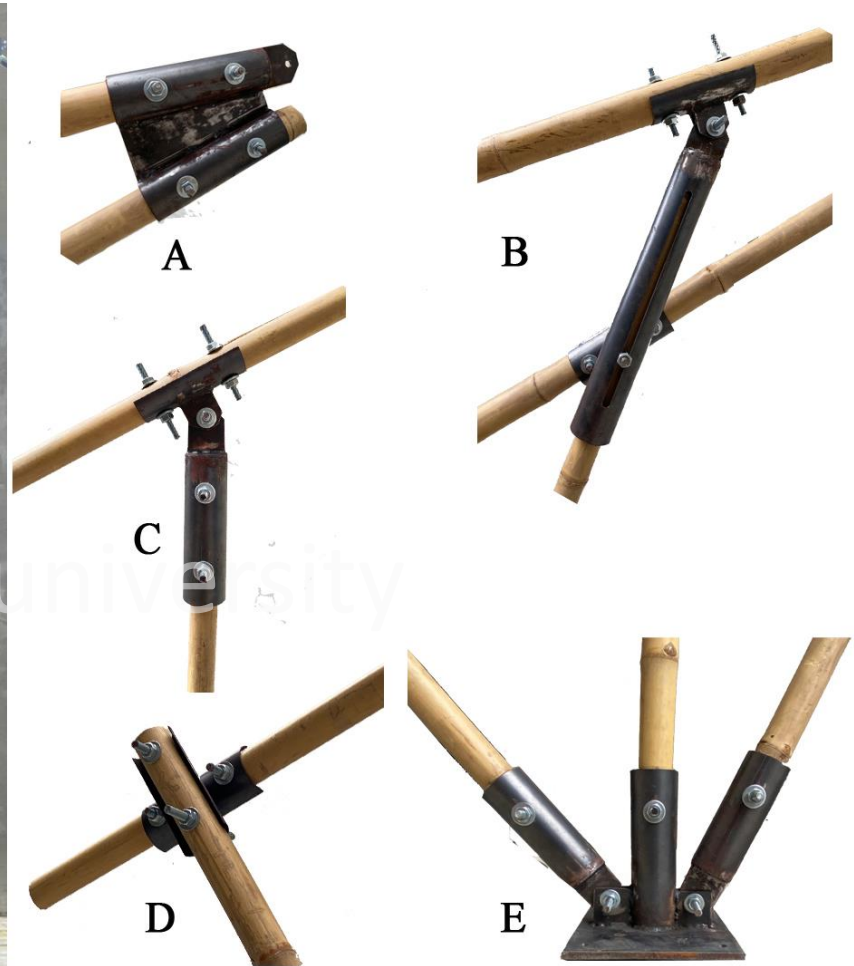

T Connection

X Connection

Bundle connection

Hub connection

Splice connection

Concentric connection

Thammasat university

Thammasat university

A

A

The image shows the interior of a large, circular structure with a traditional thatched roof. The roof is made of woven bamboo or palm leaves, supported by a network of thick bamboo poles. Several modern black spotlights are mounted on the roof structure, and a few glowing yellow pendant lights hang from the center. The overall atmosphere is rustic and traditional, with a blend of natural materials and modern technology.